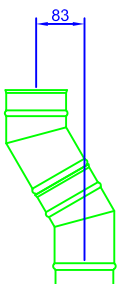

Canal Boat Kit

Kit Contents

Options

Select if required

15 Deg offset kit

(2 x 15 Deg Elbows
2 x J Clips)

Min offset 40mm

Max offset 288mm
(Using the 1000mm
section between elbows)

OR

30 Deg offset kit

(2 x 30 Deg Elbows
2 x J Clips)

Min offset 83mm

Max offset 563mm
(Using the 1000mm
section between elbows)