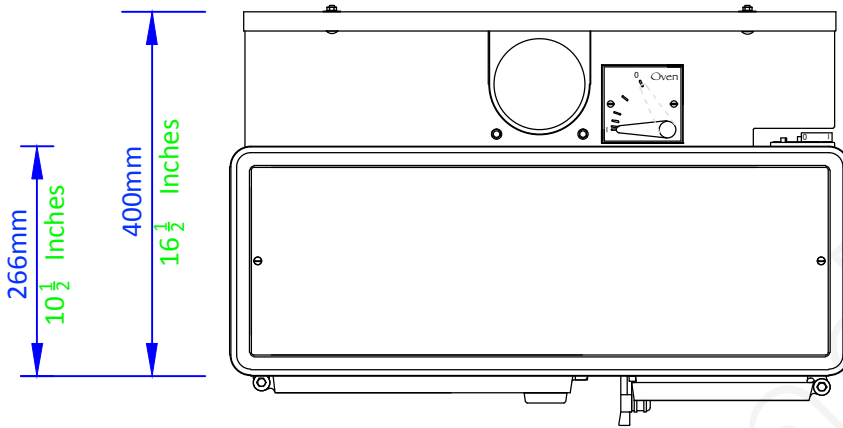

## Stainless Steel Hotplate

667mm x 216mm

26  $\frac{1}{4}$  x 8  $\frac{1}{2}$  Inches

## Oven Internal Dimensions

Width 300mm 11  $\frac{7}{16}$  Inches

Height 220mm 8  $\frac{5}{16}$  Inches

Depth 220mm 8  $\frac{5}{16}$  Inches

Note  
Flue not included but  
available on request.

# The Salamander Range

OVERALL DIMENSIONS