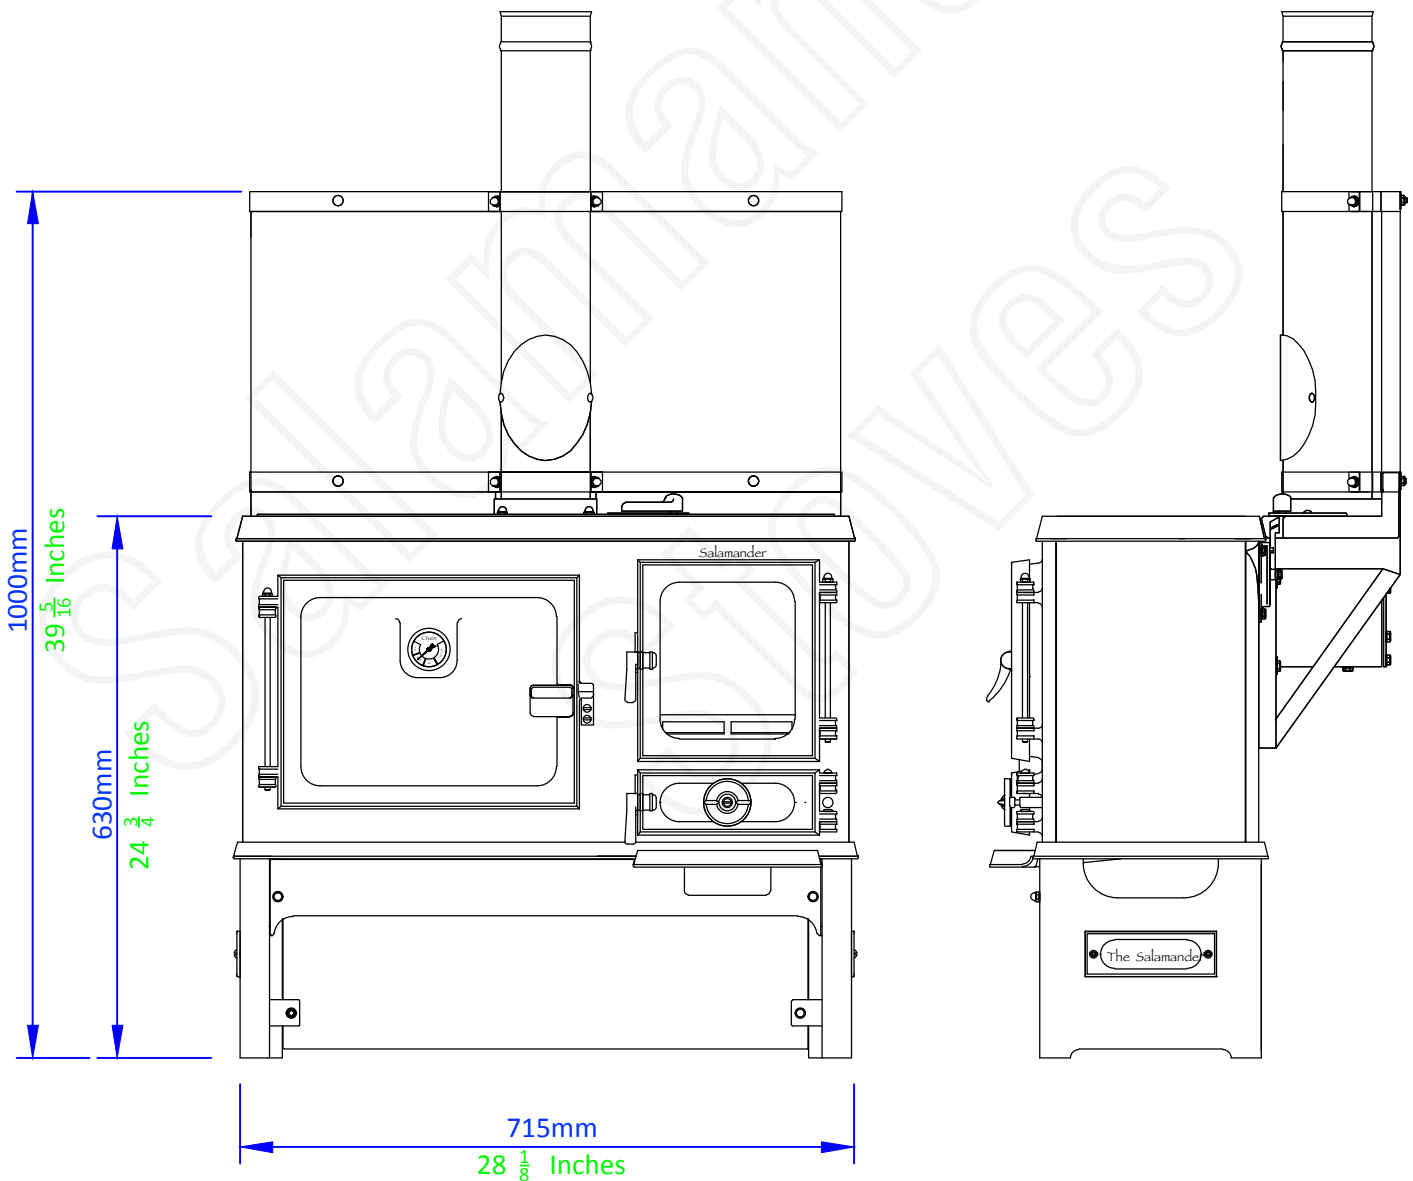

## Stainless Steel Hotplate

667mm x 216mm

26  $\frac{1}{4}$  x 8  $\frac{1}{2}$  Inches

## Oven Internal Dimensions

Width 300mm 11  $\frac{7}{16}$  Inches

Height 220mm 8  $\frac{5}{16}$  Inches

Depth 220mm 8  $\frac{5}{16}$  Inches

Note  
Flue not included but  
available on request.

# The Salamander Range

OVERALL DIMENSIONS