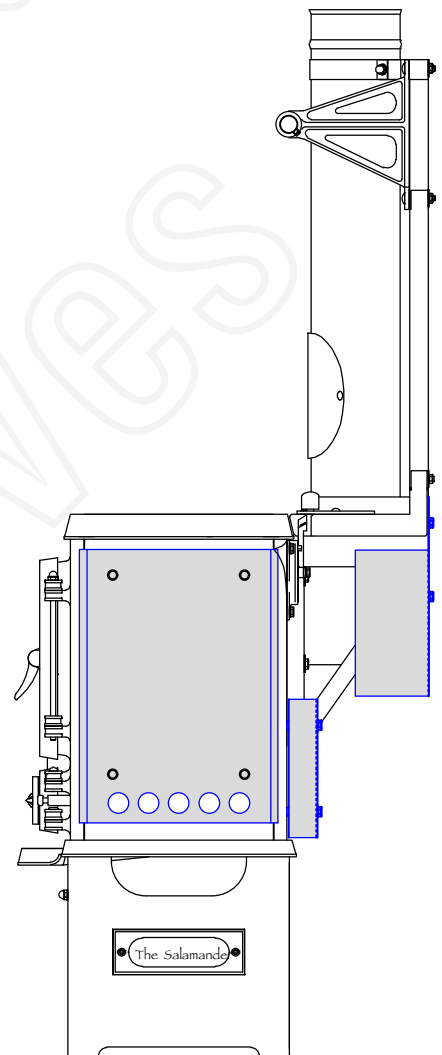

## Stainless Steel Hotplate

667mm x 216mm

26  $\frac{1}{4}$  x 8  $\frac{1}{2}$  Inches

## Oven Internal Dimensions

Width 300mm 11  $\frac{7}{8}$  Inches

Height 220mm 8  $\frac{5}{8}$  Inches

Depth 220mm 8  $\frac{5}{8}$  Inches

Note  
Flue not included but  
available on request.

# The Salamander Range

OVERALL DIMENSIONS WITH HEAT SHIELDS FITTED