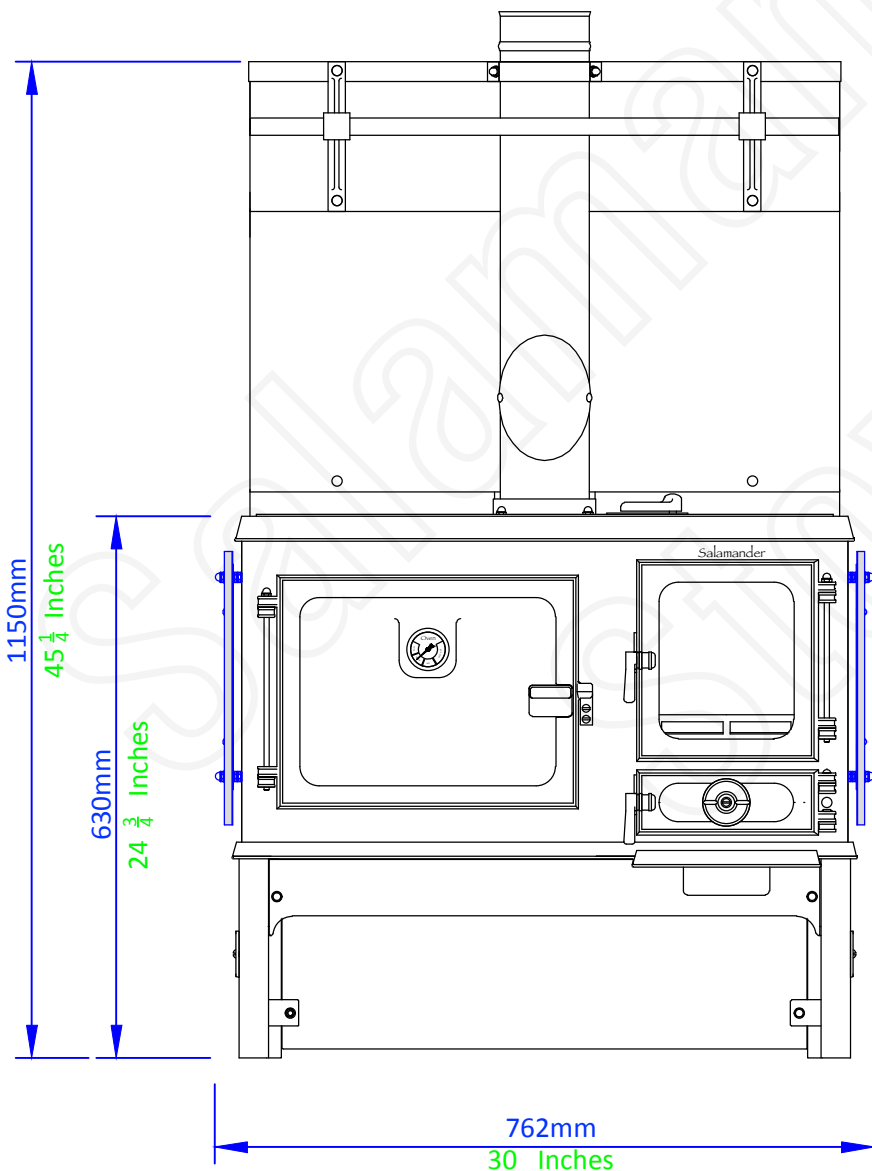

## Stainless Steel Hotplate

667mm x 216mm

26  $\frac{1}{4}$  x 8  $\frac{1}{2}$  Inches

## Oven Internal Dimensions

Width 300mm 11  $\frac{7}{8}$  Inches

Height 220mm 8  $\frac{5}{8}$  Inches

Depth 220mm 8  $\frac{5}{8}$  Inches

Note  
Flue not included but  
available on request.

# The Salamander Range

OVERALL DIMENSIONS WITH HEAT SHIELDS FITTED