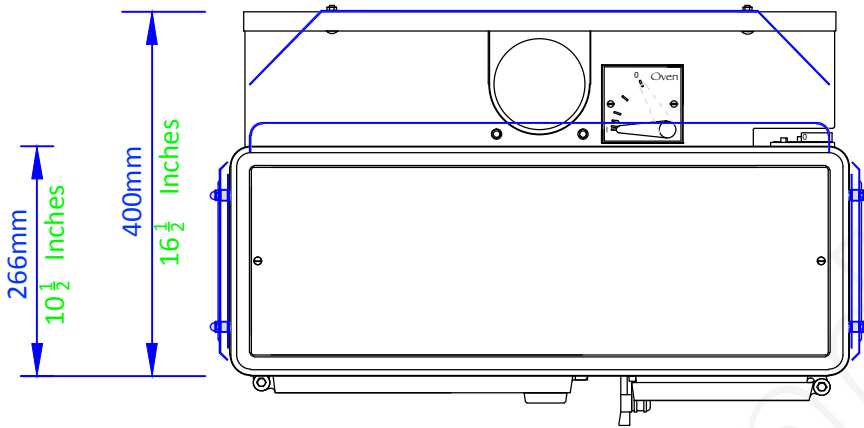

## Stainless Steel Hotplate

667mm x 216mm

26  $\frac{1}{4}$  x 8  $\frac{1}{2}$  Inches

## Oven Internal Dimensions

Width 300mm 11  $\frac{7}{8}$  Inches

Height 220mm 8  $\frac{5}{8}$  Inches

Depth 220mm 8  $\frac{5}{8}$  Inches

Note  
Flue not included but  
available on request.

# The Salamander Range

OVERALL DIMENSIONS WITH HEAT SHIELDS FITTED