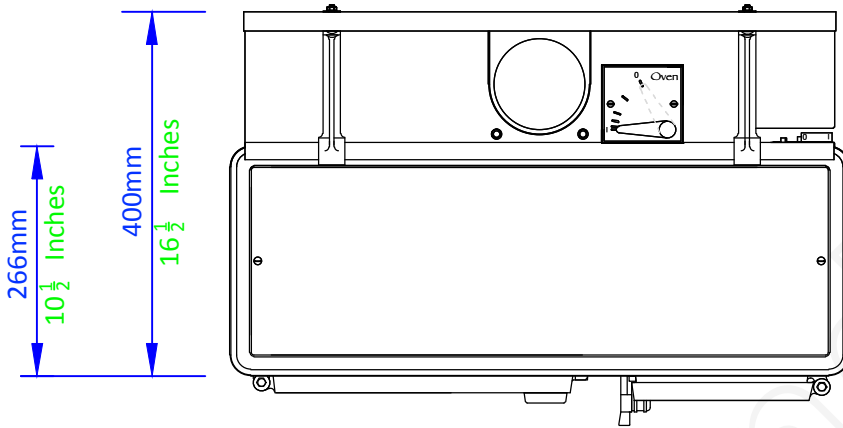

Stainless Steel Hotplate

667mm x 216mm

26 $\frac{1}{4}$ x 8 $\frac{1}{2}$ Inches

Oven Internal Dimensions

Width 300mm 11 $\frac{7}{8}$ Inches

Height 220mm 8 $\frac{5}{8}$ Inches

Depth 220mm 8 $\frac{5}{8}$ Inches

Note
Flue not included but
available on request.

The Salamander Range

OVERALL DIMENSIONS