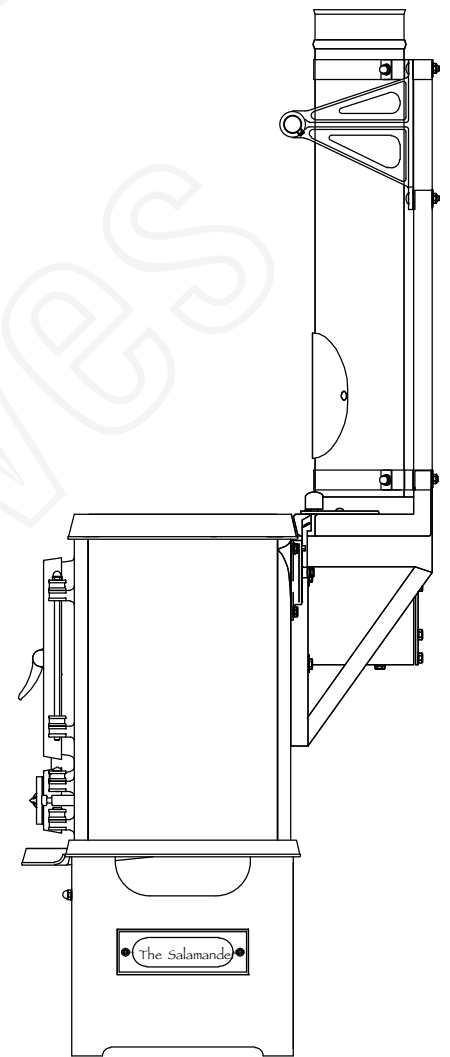

Stainless Steel Hotplate

667mm x 216mm

26 $\frac{1}{4}$ x 8 $\frac{1}{2}$ Inches

Oven Internal Dimensions

Width 300mm 11 $\frac{7}{8}$ Inches

Height 220mm 8 $\frac{5}{8}$ Inches

Depth 220mm 8 $\frac{5}{8}$ Inches

Note
Flue not included but
available on request.

The Salamander Range

OVERALL DIMENSIONS