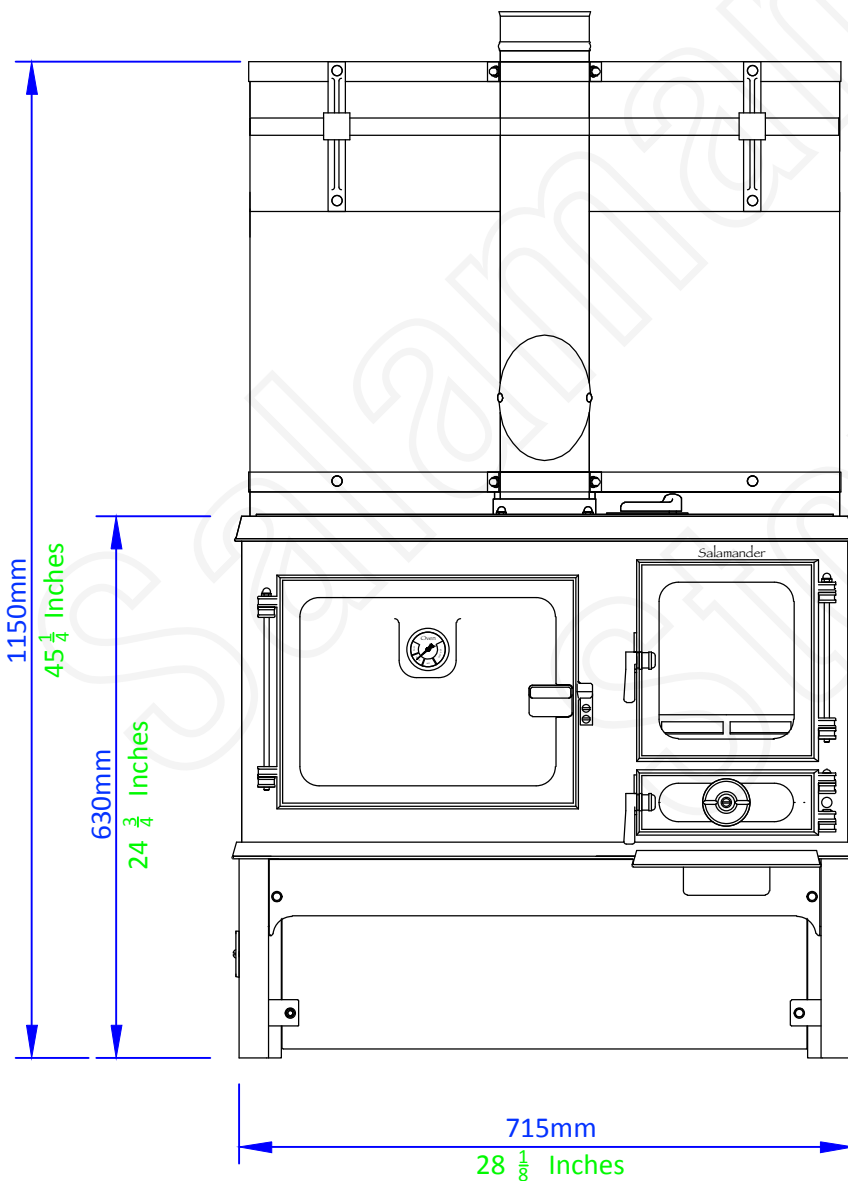

Stainless Steel Hotplate

667mm x 216mm

26 $\frac{1}{4}$ x 8 $\frac{1}{2}$ Inches

Oven Internal Dimensions

Width 300mm 11 $\frac{7}{8}$ Inches

Height 220mm 8 $\frac{5}{8}$ Inches

Depth 220mm 8 $\frac{5}{8}$ Inches

Note
Flue not included but
available on request.

The Salamander Range

OVERALL DIMENSIONS