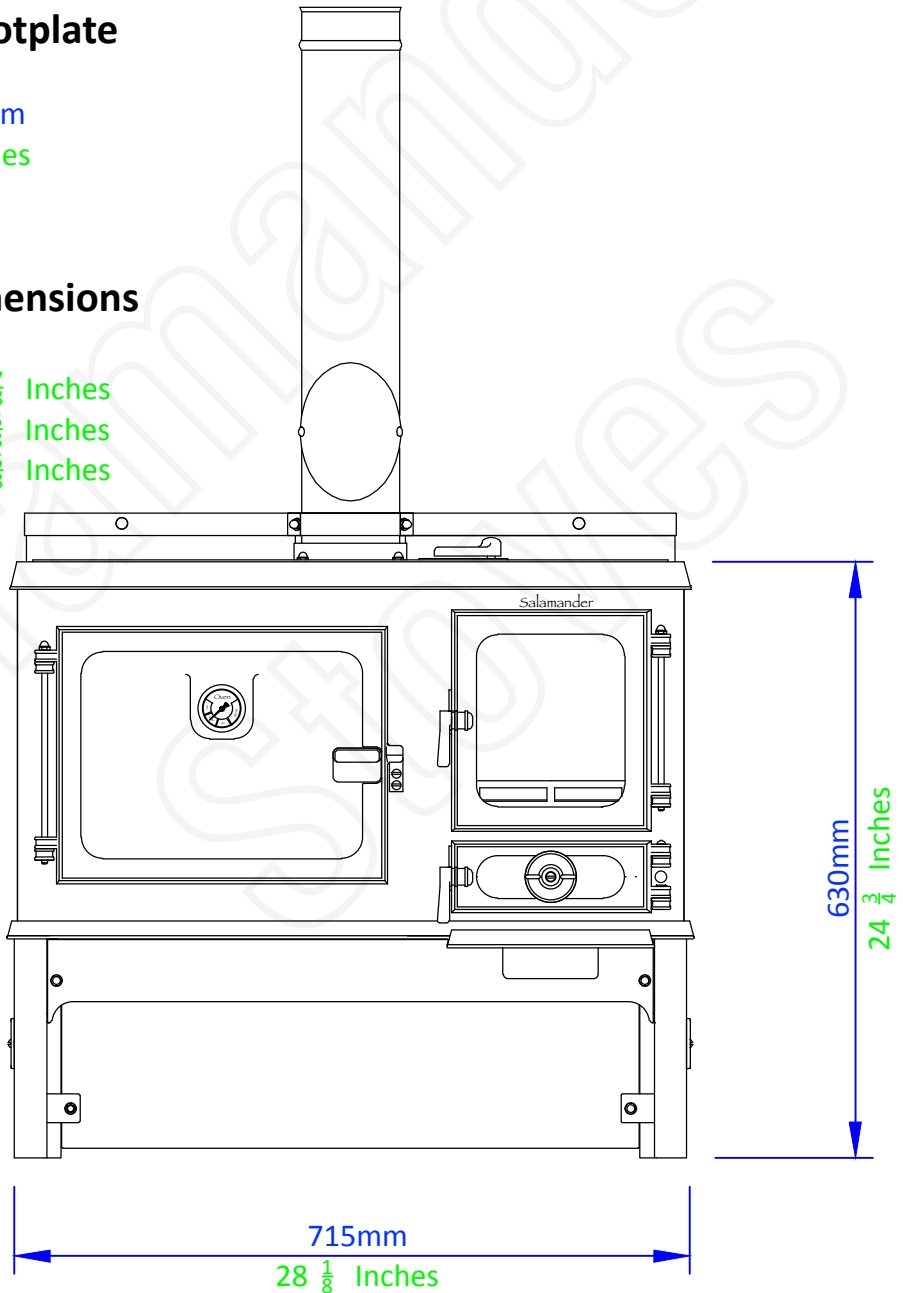

Stainless Steel Hotplate

667mm x 216mm
 26 1/4 x 8 1/2 Inches

Oven Internal Dimensions

Width 300mm 11 7/8 Inches
 Height 220mm 8 5/8 Inches
 Depth 220mm 8 5/8 Inches

Note
 Flue not included but
 available on request.

The Salamander Range