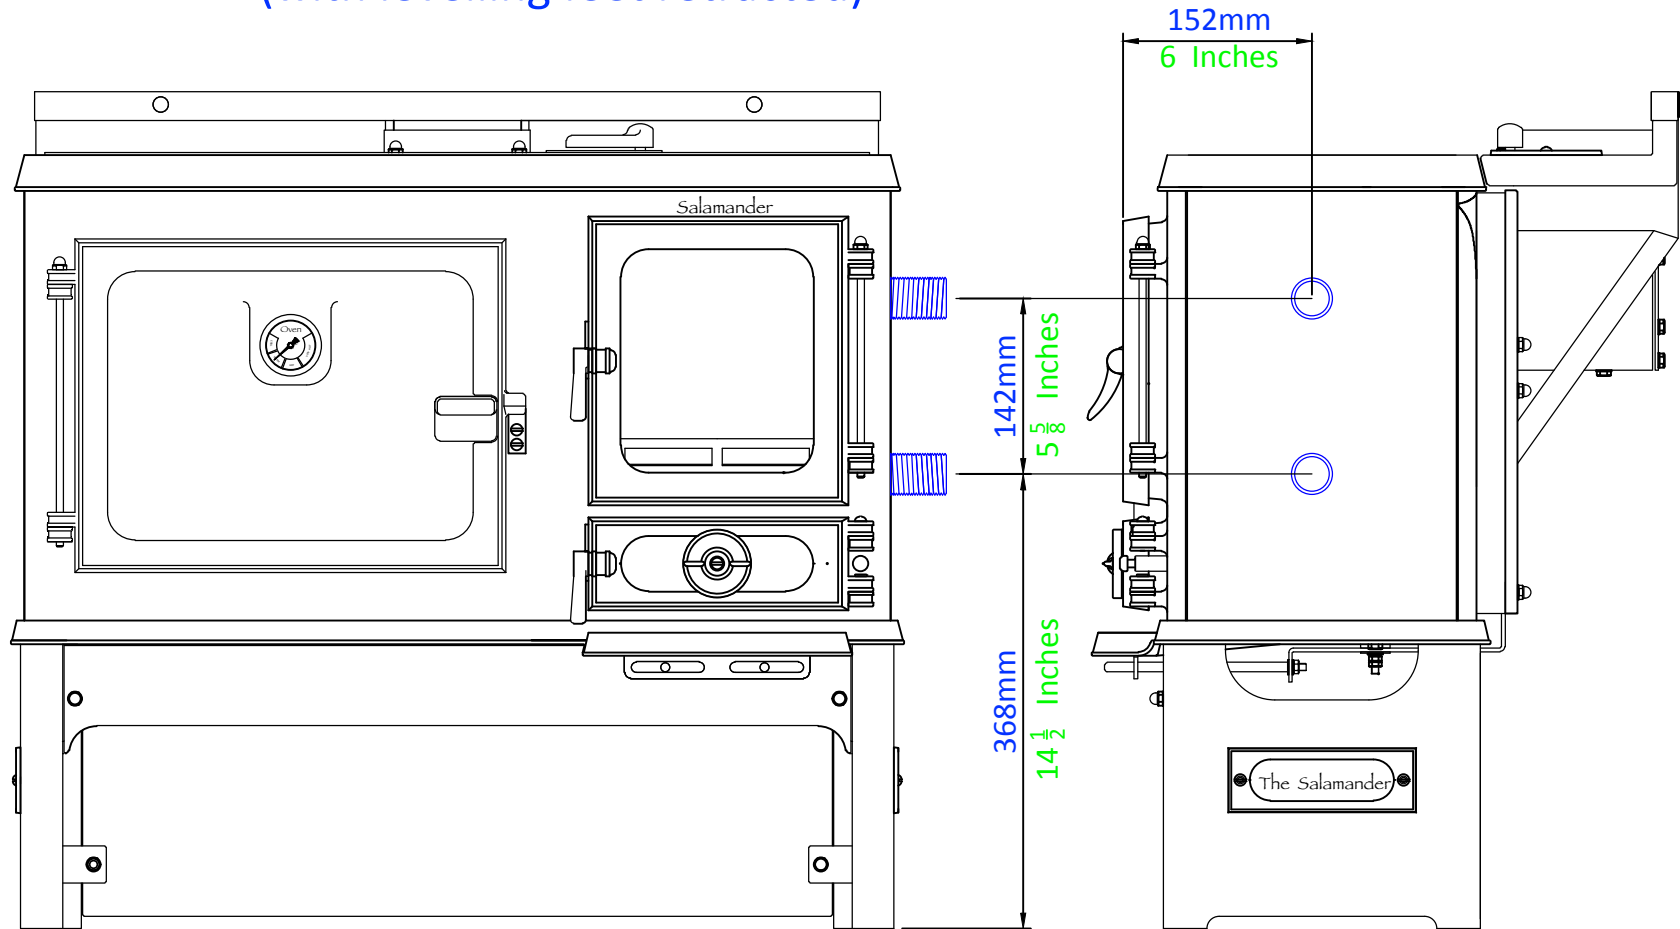

## POSITION OF SIDE BOILER FITTINGS

Model 1701 eco

Nominal position of the side boiler 1 inch BSP fittings  
(with levelling feet retracted)

**Salamander Stoves Ltd**

Rosemount, Canada Hill  
Ogwell, Devon, TQ12 6AF

**The Salamander Range**

Model 1701 eco

POSITION OF SIDE BOILER FITTINGS