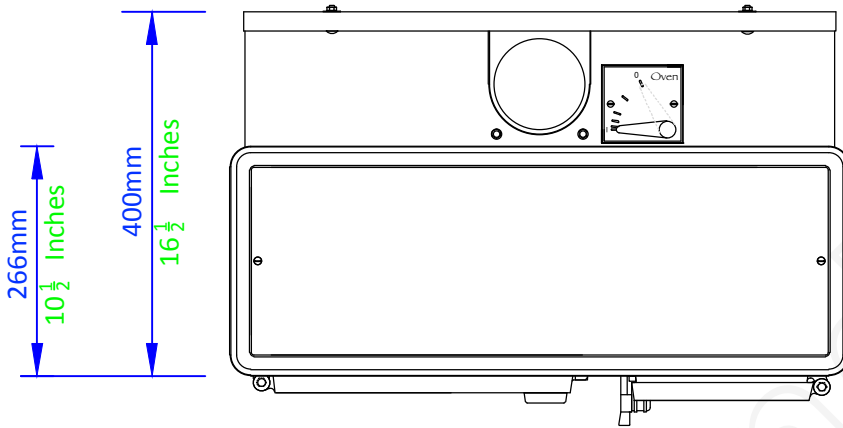

## Stainless Steel Hotplate

667mm x 216mm

26  $\frac{1}{4}$  x 8  $\frac{1}{2}$  Inches

## Oven Internal Dimensions

Width 300mm 11  $\frac{7}{16}$  Inches

Height 220mm 8  $\frac{3}{8}$  Inches

Depth 220mm 8  $\frac{3}{8}$  Inches

Note  
Flue not included but  
available on request.

# The Salamander Range

Model 1701 eco

OVERALL DIMENSIONS