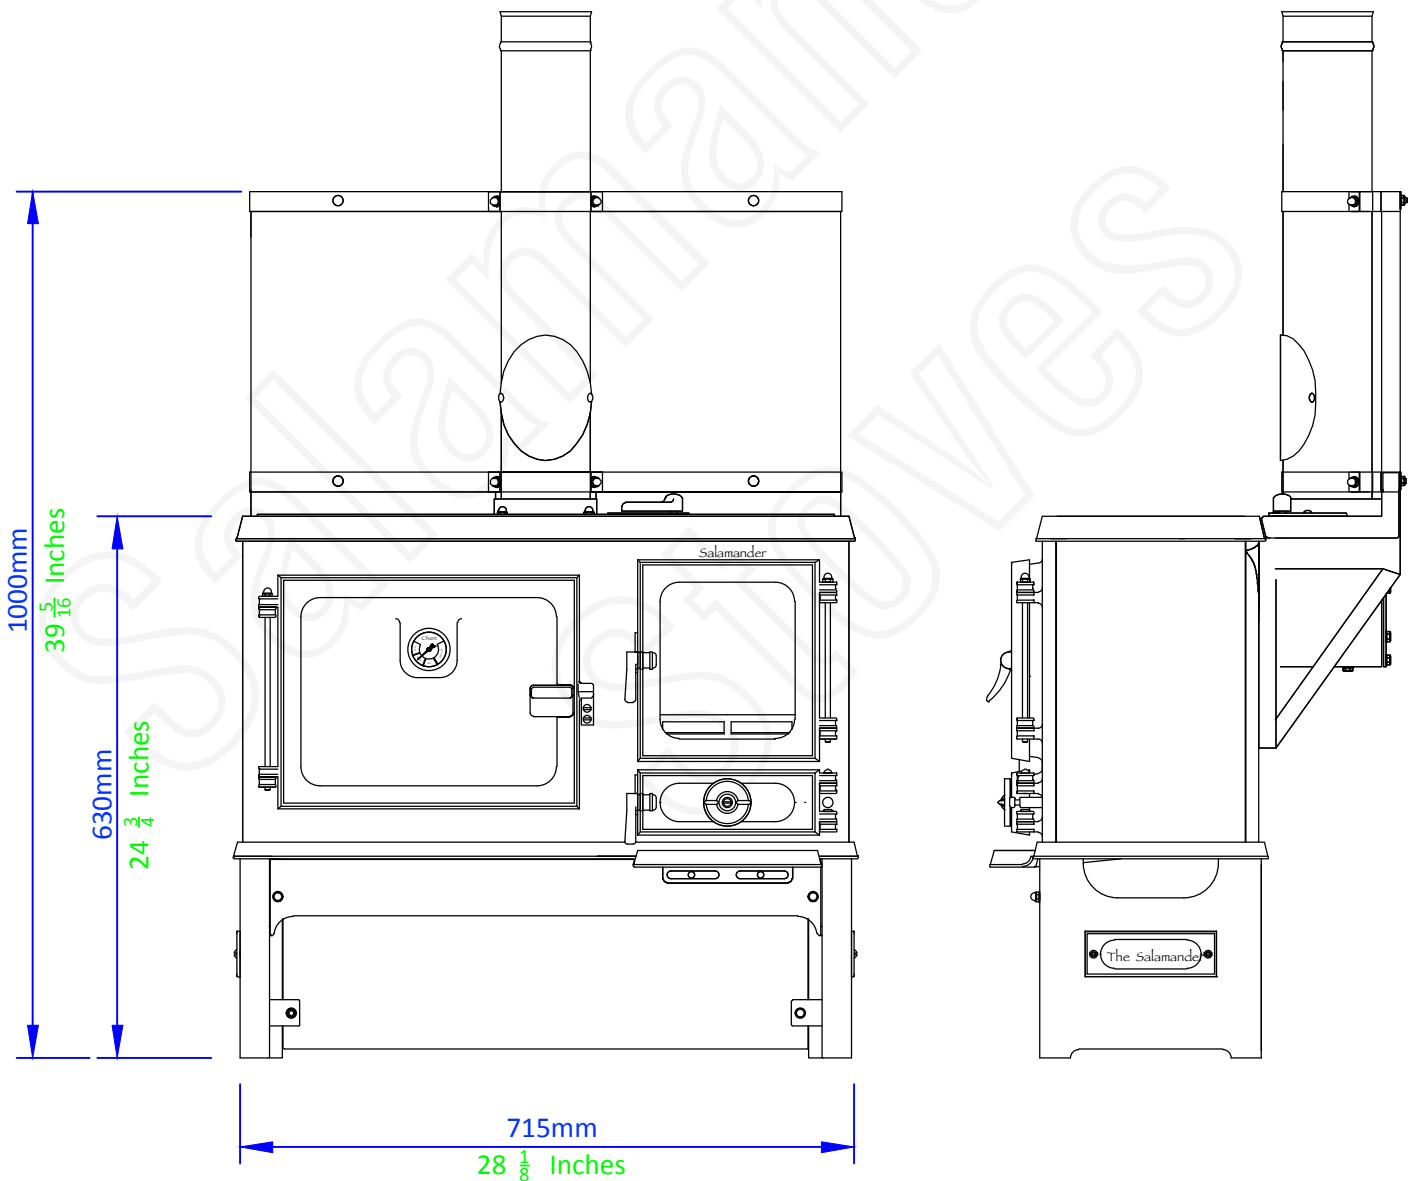

## Stainless Steel Hotplate

667mm x 216mm

26  $\frac{1}{4}$  x 8  $\frac{1}{2}$  Inches

## Oven Internal Dimensions

Width 300mm 11  $\frac{7}{16}$  Inches

Height 220mm 8  $\frac{3}{8}$  Inches

Depth 220mm 8  $\frac{3}{8}$  Inches

Note  
Flue not included but  
available on request.

# The Salamander Range

Model 1701 eco

OVERALL DIMENSIONS