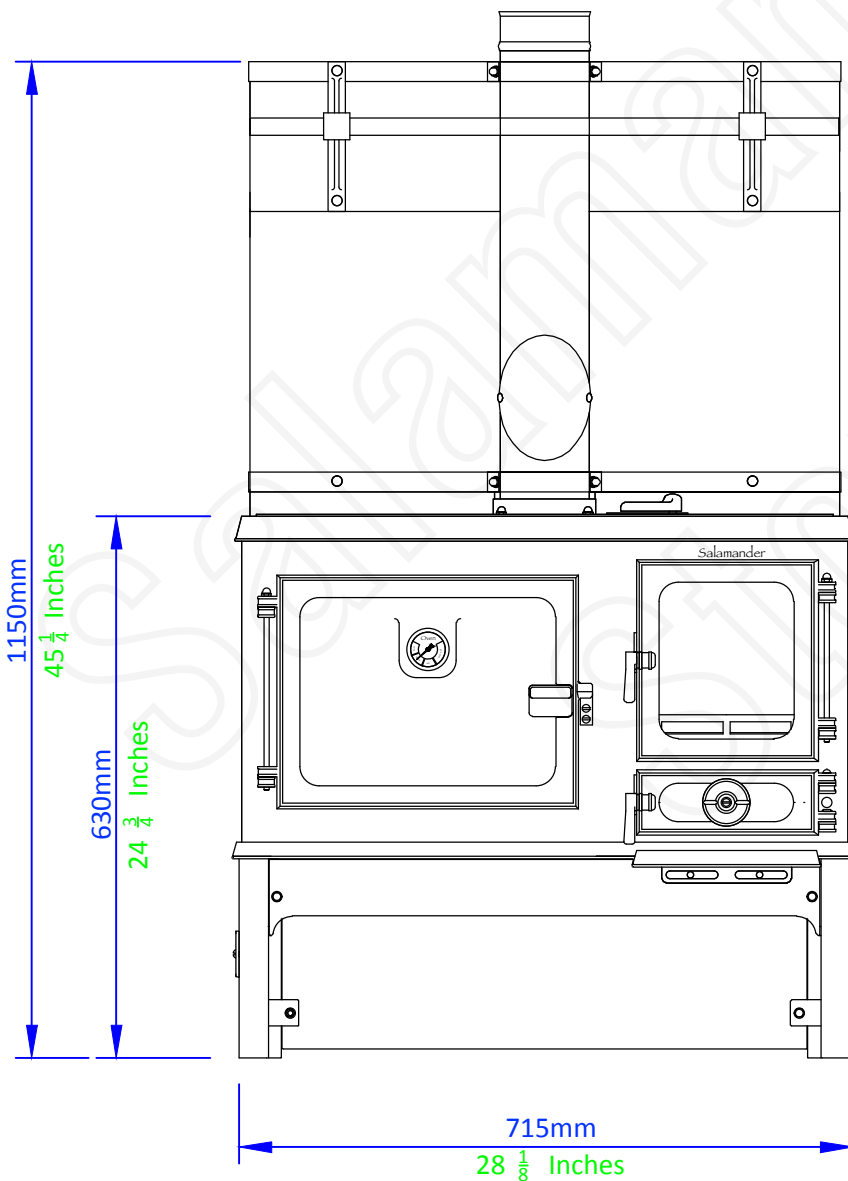

## Stainless Steel Hotplate

667mm x 216mm

26  $\frac{1}{4}$  x 8  $\frac{1}{2}$  Inches

## Oven Internal Dimensions

Width 300mm 11  $\frac{7}{8}$  Inches

Height 220mm 8  $\frac{5}{8}$  Inches

Depth 220mm 8  $\frac{5}{8}$  Inches

Note  
Flue not included but  
available on request.

# The Salamander Range

Model 1701 eco

OVERALL DIMENSIONS