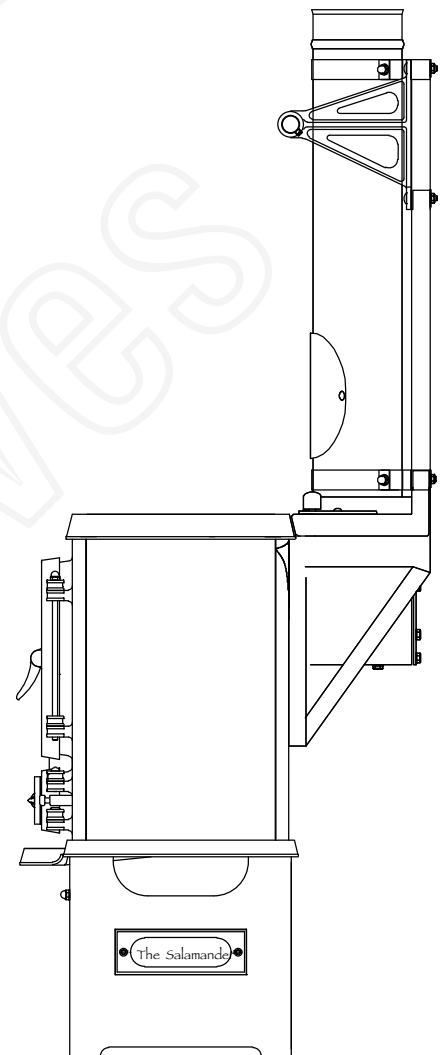

## Stainless Steel Hotplate

667mm x 216mm

26  $\frac{1}{4}$  x 8  $\frac{1}{2}$  Inches

## Oven Internal Dimensions

Width 300mm 11  $\frac{7}{8}$  Inches

Height 220mm 8  $\frac{5}{8}$  Inches

Depth 220mm 8  $\frac{5}{8}$  Inches

Note  
Flue not included but  
available on request.

# The Salamander Range

Model 1701 eco

OVERALL DIMENSIONS