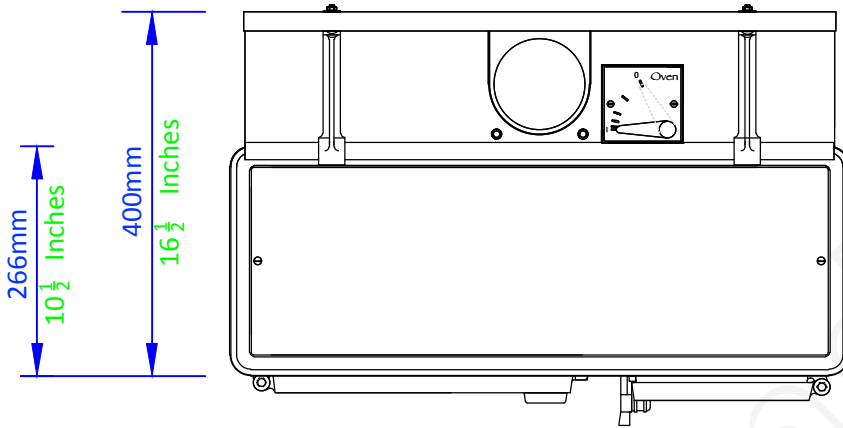

## Stainless Steel Hotplate

667mm x 216mm

26  $\frac{1}{4}$  x 8  $\frac{1}{2}$  Inches

## Oven Internal Dimensions

Width 300mm 11  $\frac{7}{8}$  Inches

Height 220mm 8  $\frac{5}{8}$  Inches

Depth 220mm 8  $\frac{5}{8}$  Inches

Note  
Flue not included but  
available on request.

# The Salamander Range

Model 1701 eco

OVERALL DIMENSIONS