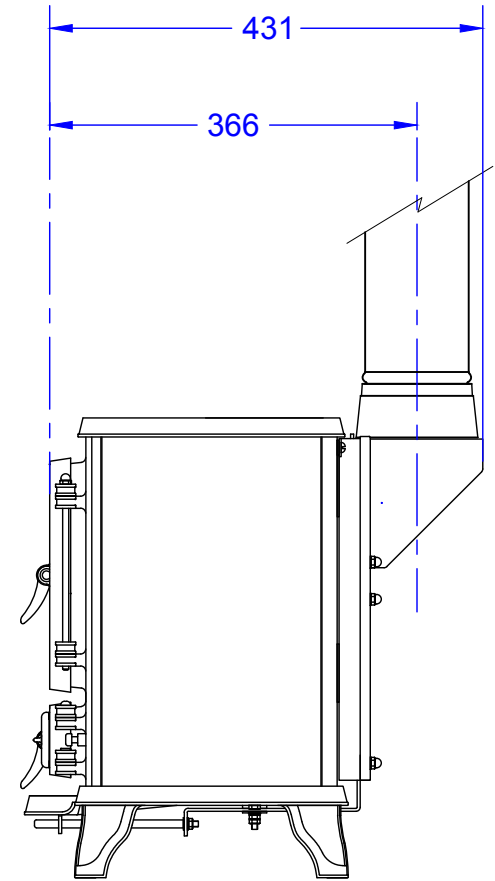

ECO Hobbit alternative flue positions

Standard top exit

Rear exit with 100mm single wall Tee

Rear exit with optional compact rear flue box