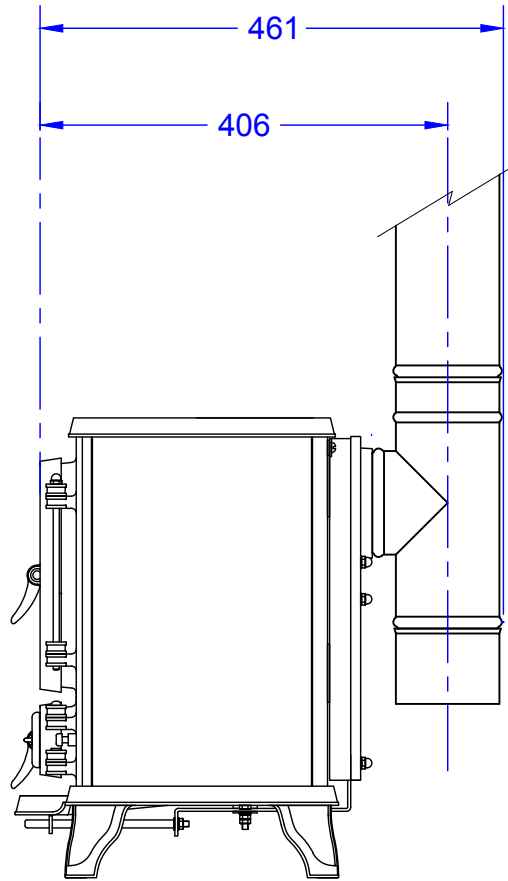

ECO Hobbit alternative flue positions

Standard top exit

Rear exit with 100mm single wall Tee

Rear exit with optional compact rear flue box