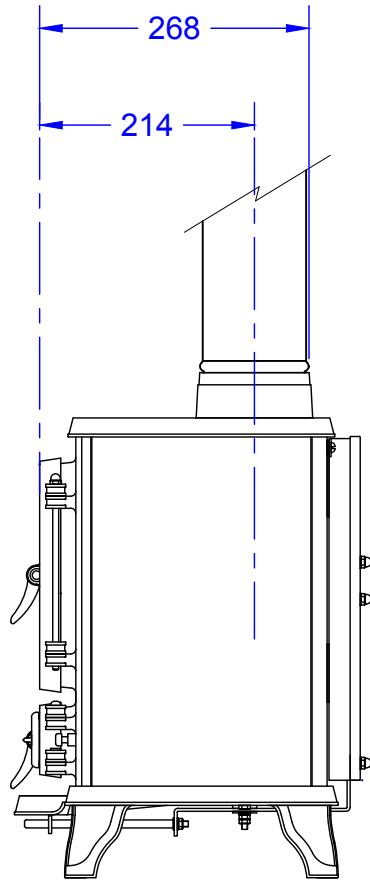

ECO Hobbit alternative flue positions

Standard top exit

Rear exit with 100mm single wall Tee

Rear exit with optional compact rear flue box