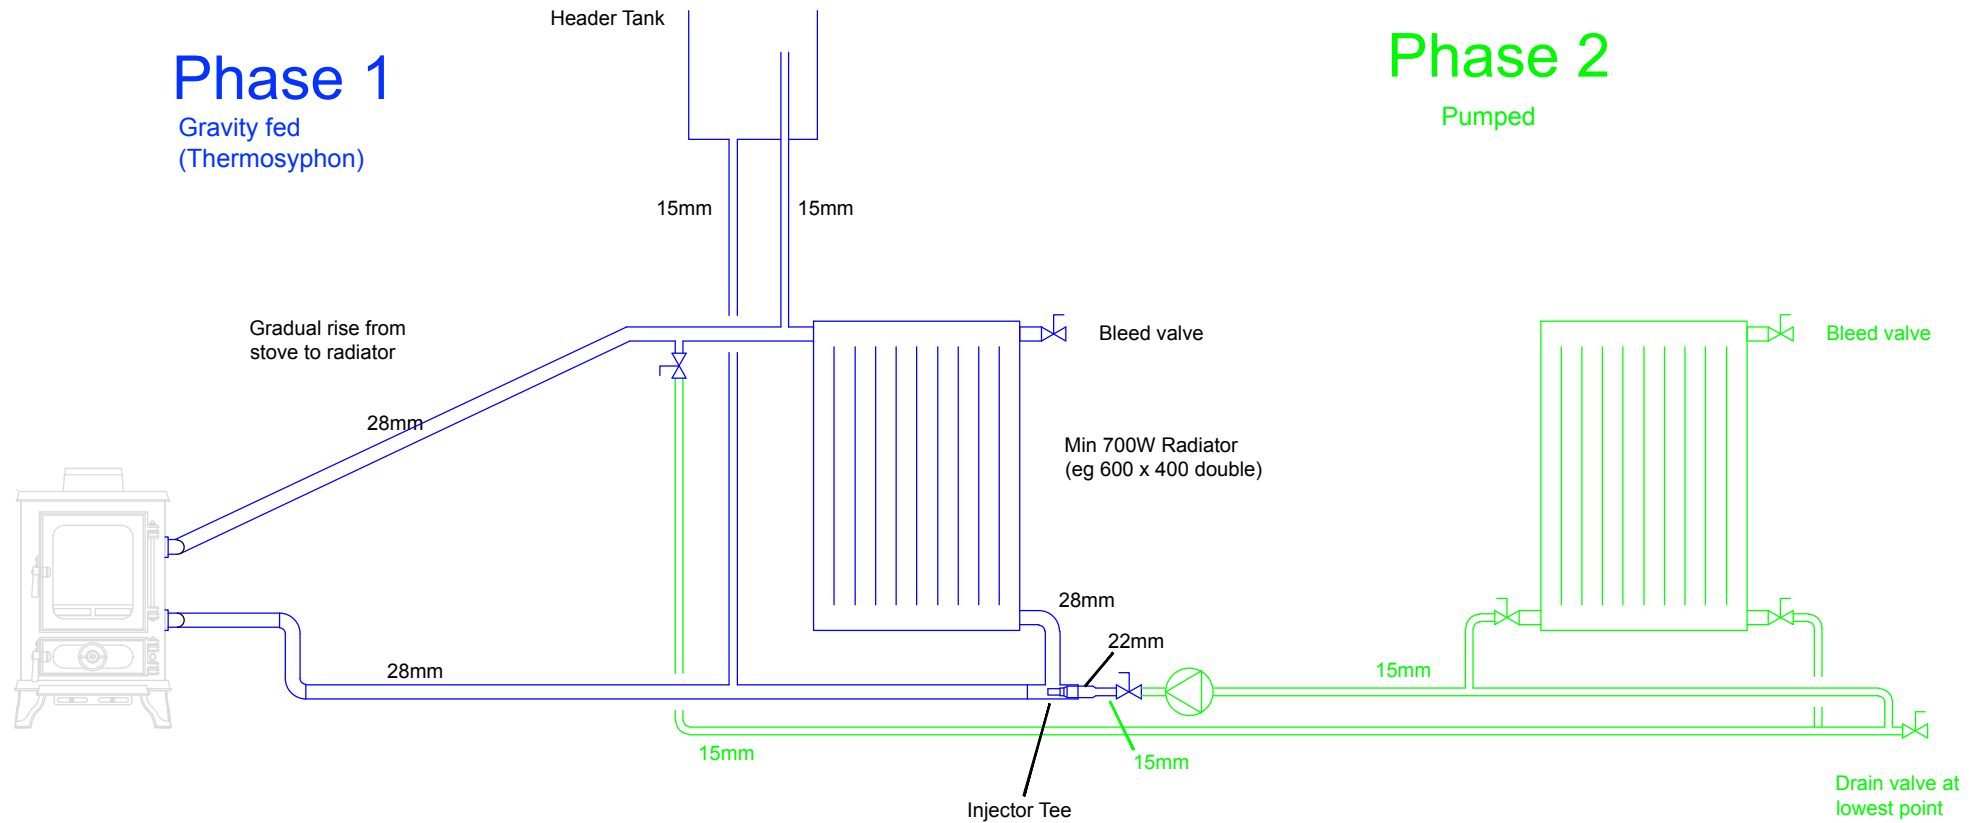

# Typical Radiator Installation

ILLUSTRATION ONLY - SHOULD NOT  
BE FOLLOWED AS AN ACTUAL  
DESIGN OF AN INSTALLATION

**Salamander Stoves Ltd**

Rosemount, Canada Hill  
Ogwell, Devon, TQ12 6AF