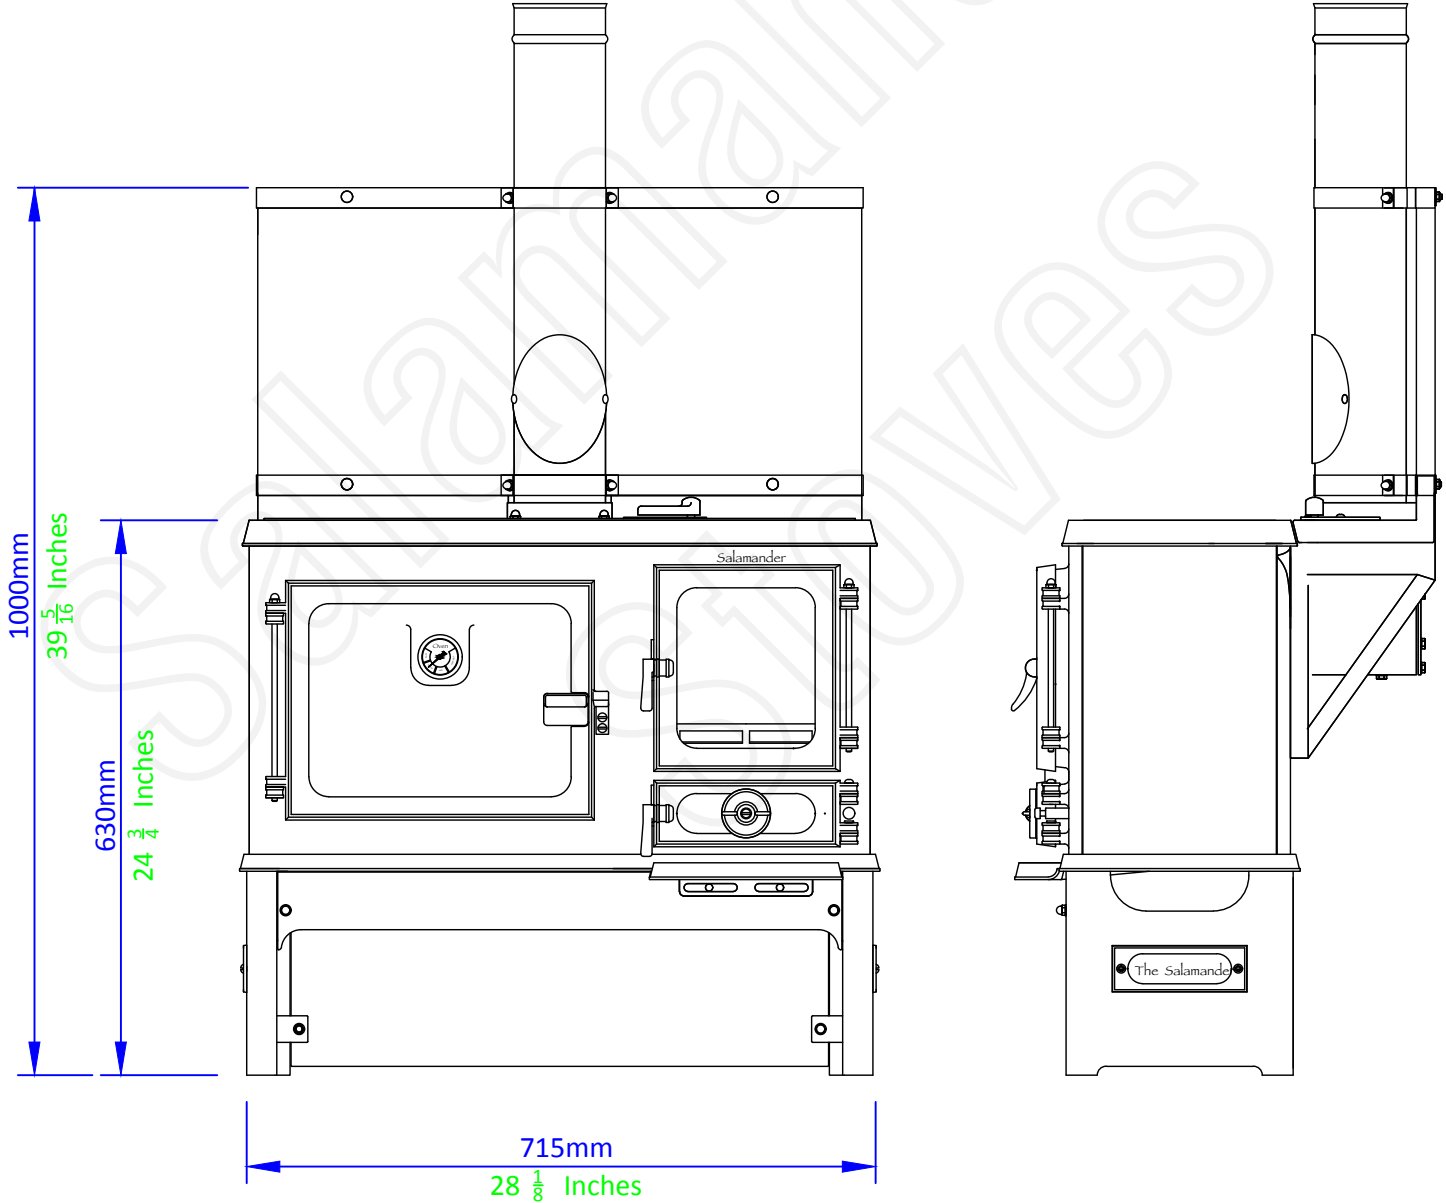

Stainless Steel Hotplate

667mm x 216mm
 26 1/4 x 8 1/2 Inches

Oven Internal Dimensions

Width 300mm 11 7/8 Inches
 Height 220mm 8 5/8 Inches
 Depth 220mm 8 5/8 Inches

Note
 Flue not included but
 available on request.

The Salamander Range

Model 1701 eco

OVERALL DIMENSIONS