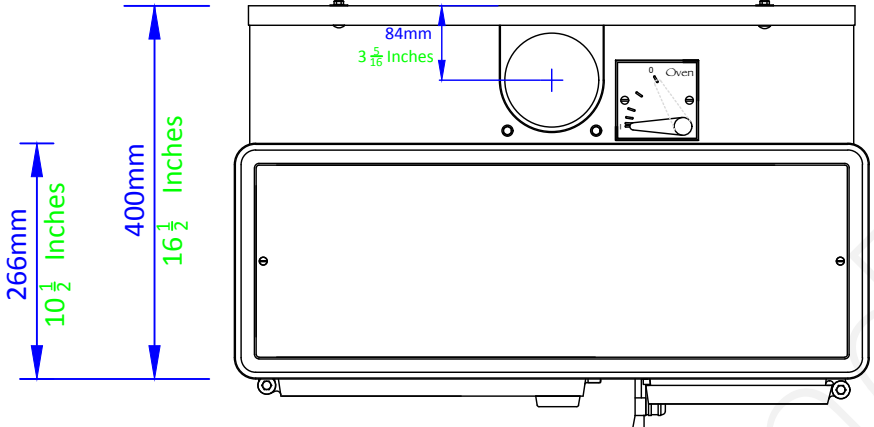

Stainless Steel Hotplate

667mm x 216mm
 26 1/4 x 8 1/2 Inches

Oven Internal Dimensions

Width 300mm 11 7/8 Inches
 Height 220mm 8 5/8 Inches
 Depth 220mm 8 5/8 Inches

Note
 Flue not included but
 available on request.

The Salamander Range

Model 1701 eco

OVERALL DIMENSIONS