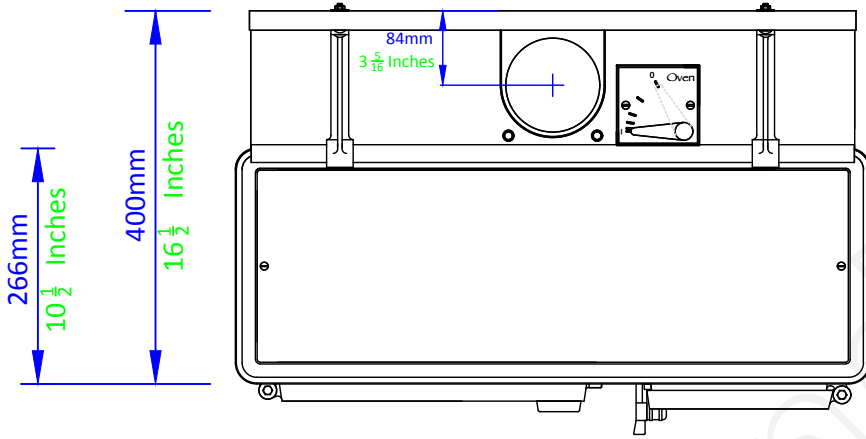

Stainless Steel Hotplate

667mm x 216mm

26 $\frac{1}{4}$ x 8 $\frac{1}{2}$ Inches

Oven Internal Dimensions

Width 300mm 11 $\frac{7}{16}$ Inches

Height 220mm 8 Inches

Depth 220mm 8 $\frac{5}{16}$ Inches

Note
Flue not included but
available on request.

The Salamander Range

Model 1701 eco

OVERALL DIMENSIONS