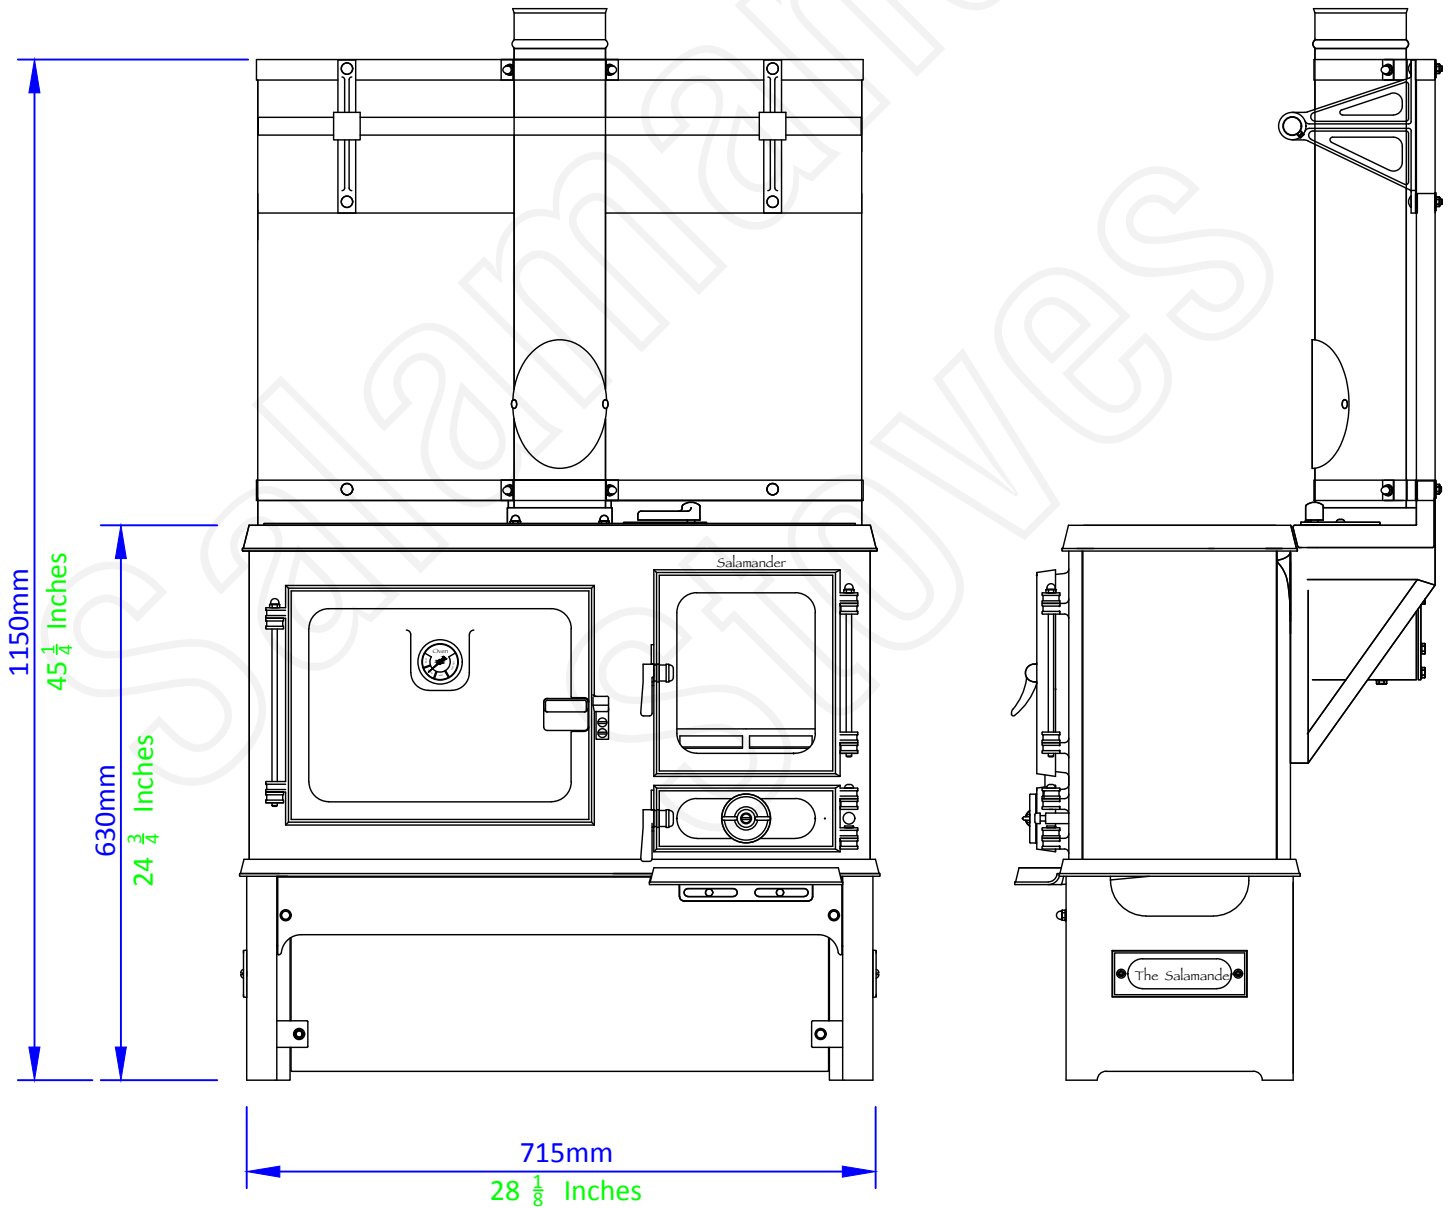

Stainless Steel Hotplate

667mm x 216mm

26 $\frac{1}{4}$ x 8 $\frac{1}{2}$ Inches

Oven Internal Dimensions

Width 300mm 11 $\frac{7}{16}$ Inches

Height 220mm 8 Inches

Depth 220mm 8 $\frac{5}{16}$ Inches

Note
Flue not included but
available on request.

The Salamander Range

Model 1701 eco

OVERALL DIMENSIONS