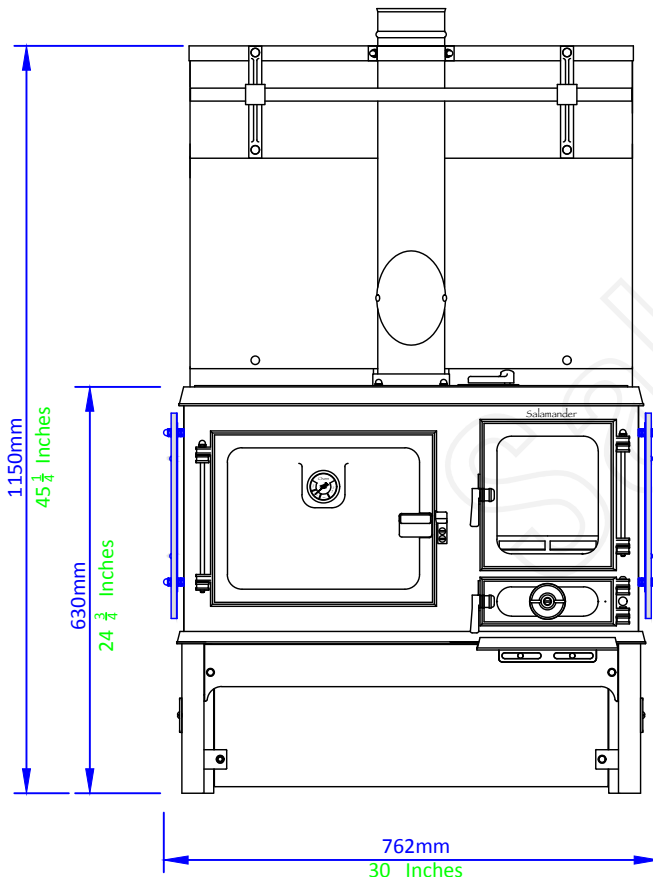

Stainless Steel Hotplate

667mm x 216mm
26 3/4 x 8 1/2 Inches

Oven Internal Dimensions

Width 300mm 11 7/8 Inches
Height 220mm 8 5/8 Inches
Depth 220mm 8 5/8 Inches

Note
Flue not included but
available on request.

The Salamander Range

Model 1701 eco

OVERALL DIMENSIONS WITH HEAT SHIELDS FITTED

Direct air option
inlet position