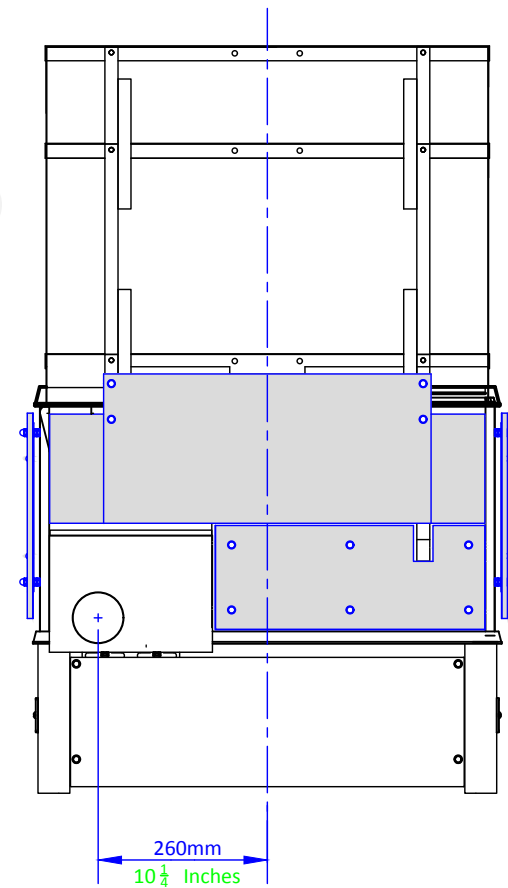

Stainless Steel Hotplate

667mm x 216mm
26 3/4 x 8 1/2 Inches

Oven Internal Dimensions

Width 300mm 11 7/8 Inches
Height 220mm 8 5/8 Inches
Depth 220mm 8 5/8 Inches

Note
Flue not included but
available on request.

The Salamander Range

Model 1701 eco

OVERALL DIMENSIONS WITH HEAT SHIELDS FITTED

Direct air option
inlet position