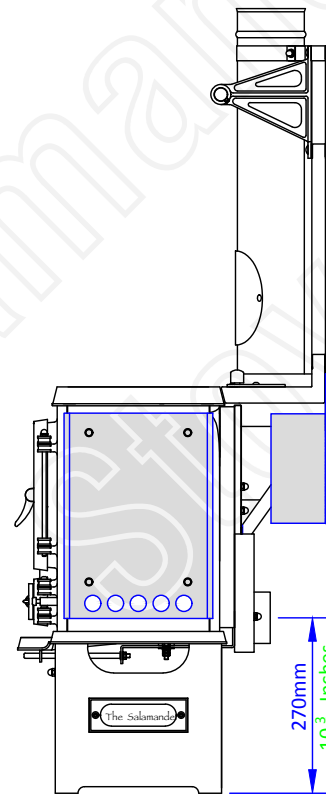

Stainless Steel Hotplate

667mm x 216mm
26 3/4 x 8 1/2 Inches

Oven Internal Dimensions

Width 300mm 11 7/8 Inches
Height 220mm 8 5/8 Inches
Depth 220mm 8 5/8 Inches

Note
Flue not included but
available on request.

The Salamander Range

Model 1701 eco

OVERALL DIMENSIONS WITH HEAT SHIELDS FITTED

Direct air option
inlet position